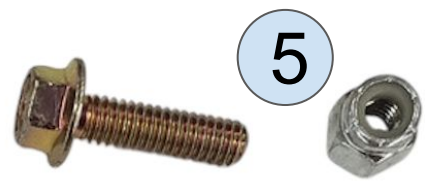

PART LIST Page 1

Power Steering for SKI-DOO 900R GEN 4-5 | 4 stroke turbo

PART LIST Page 2

Power Steering for SKI-DOO 900R GEN 4-5 | 4 stroke turbo

Part #	Part Name
1	Motor EZ Steer 
2	ECU 
3	Control head 
4	Wiring harness 
5	Upper chassis support plate 
6	Rear upper motor stabilizer 
7	Tie Rods 
8	Steering post U joint 
9	Potentiometer mounting bracket 

Part #	Part Name
10	Main support 
11	Angle brace top mounting bracket 
12	Control head mounting bracket 
13	1 1/8" bar clamp 
14	Pittman arm lower 
15	Pittman arm upper 
16	Upper motor mount 
17	Potentiometer linkage with lock washer (not shown) 
18	Lower steering post (adjustable) 
19	Steering post 

FASTENER PART LIST Page 1

Power Steering for SKI-DOO 900R GEN 4-5 | 4 stroke turbo

1

5

2

6

3

4

8

7

10

11

9

FASTENER PART LIST Page 2

Power Steering for SKI-DOO 900R GEN 4-5 | 4 stroke turbo

Part #	Detail	QTY
1	 <p>8mm x 1.25mm Button bolt with nut</p>	1 set
2	 <p>5/16 x 1" Bolt for cross brace</p>	3
3	 <p>5/16 Nuts for bolt in cross brace (Part #2)</p>	3
4	 <p>5/16 Nuts power module Retainer from belly pan side</p>	2
5	 <p>1/4" 20 with lock nut for rear stool brace to bulkhead</p>	1 set
6	 <p>8mm 1.25 Stabilizer bracket for top of motor</p>	3
7	 <p>5mm Screws to hold Potentiometer bracket to motor bracket with lock nuts</p>	2 set
8	 <p>ECU mounting bolts</p>	2 set
9	 <p>Steering post lynch pin (must be assembled as shown)</p>	1
10	 <p>Mounting Screws for Control module</p>	2 set
11	 <p>Allen screws with jam nut</p>	2