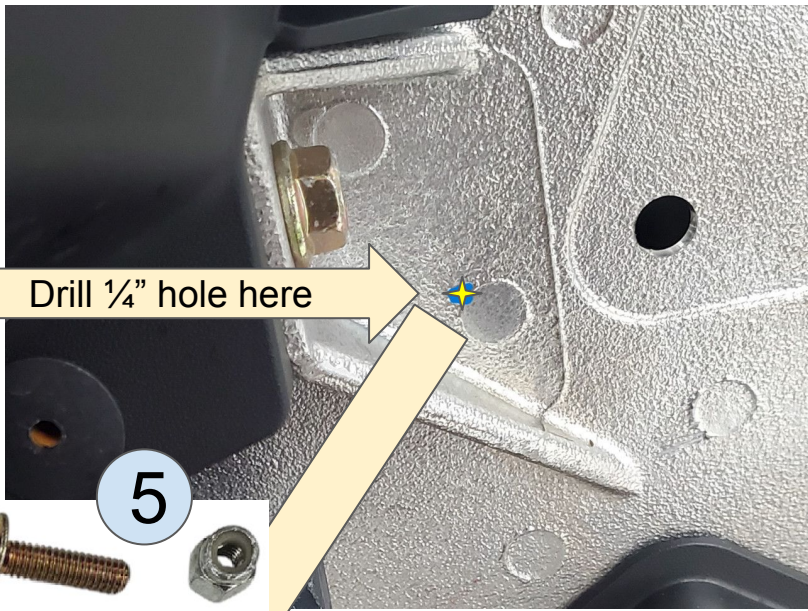

Part #	Part Name
10	Main support 
11	Angle brace top mounting bracket 
12	Control head mounting bracket 
13	1 1/8" bar clamp 
14	Pittman arm lower 
15	Pittman arm upper 
16	Upper motor mount 
17	Potentiometer linkage with lock washer (not shown) 
18	Lower steering post (adjustable) 
19	Steering post 

8

7

10

11

9

FASTENER PART LIST Page 2

Power Steering for SKI-DOO 900R GEN 4-5 | 4 stroke turbo

Part #	Detail	QTY
1	 <p>8mm x 1.25mm Button bolt with nut</p>	1 set
2	 <p>5/16 x 1" Bolt for cross brace</p>	3
3	 <p>5/16 Nuts for bolt in cross brace (Part #2)</p>	3
4	 <p>5/16 Nuts power module Retainer from belly pan side</p>	2
5	 <p>1/4" 20 with lock nut for rear stool brace to bulkhead</p>	1 set
6	 <p>8mm 1.25 Stabilizer bracket for top of motor</p>	3
7	 <p>5mm Screws to hold Potentiometer bracket to motor bracket with lock nuts</p>	2 set
8	 <p>ECU mounting bolts</p>	2 set
9	 <p>Steering post lynch pin (must be assembled as shown)</p>	1
10	 <p>Mounting Screws for Control module</p>	2 set
11	 <p>Allen screws with jam nut</p>	2

INSTALLATION INSTRUCTIONS

Power Steering for SKI-DOO 900R GEN 4-5 | 4 stroke turbo

INSTALLATION INSTRUCTIONS

Power Steering for SKI-DOO 900R GEN 4-5 | 4 stroke turbo