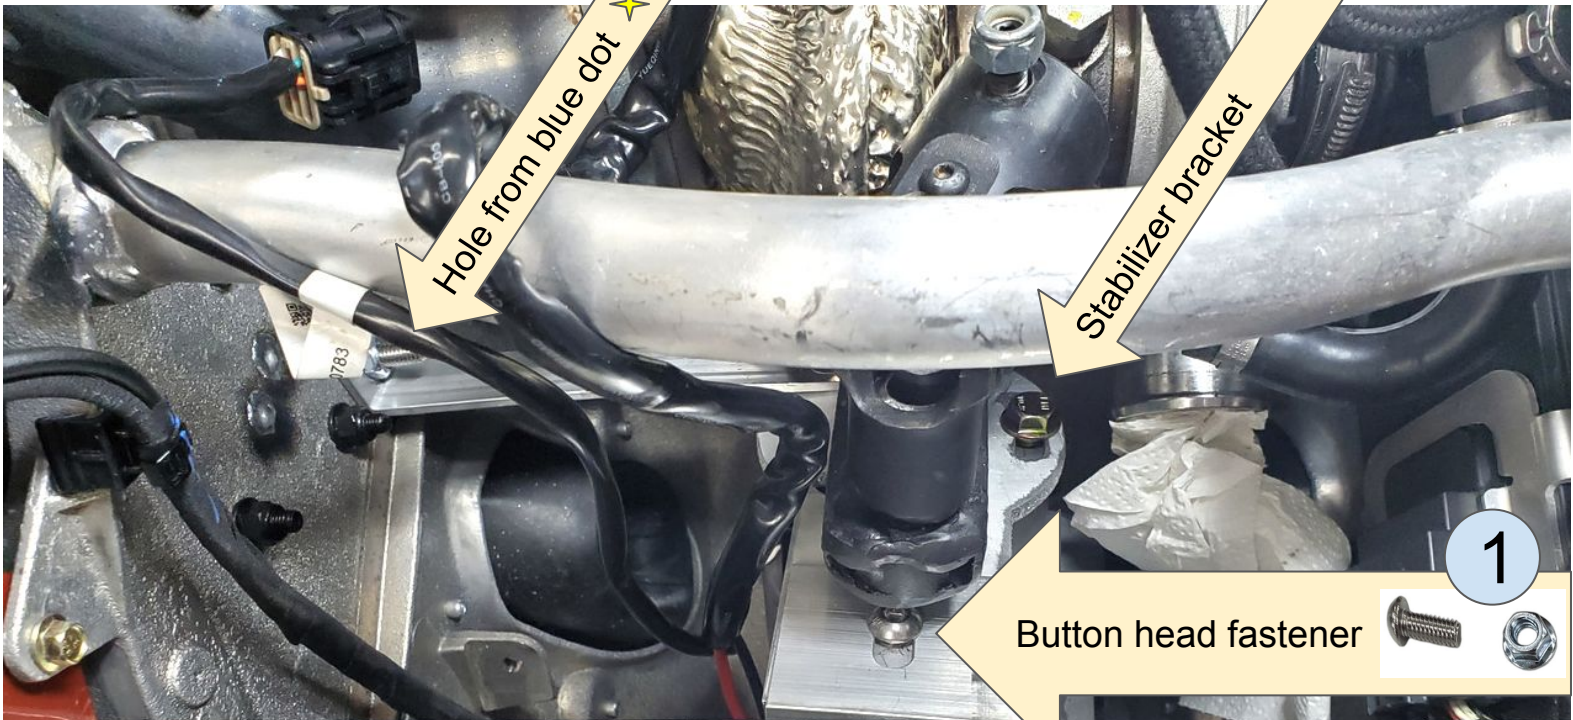

8

7

10

11

9

FASTENER PART LIST Page 2

Power Steering for SKI-DOO 900R GEN 4-5 | 4 stroke turbo

Part #	Detail	QTY
1	 <p>8mm x 1.25mm Button bolt with nut</p>	1 set
2	 <p>5/16 x 1" Bolt for cross brace</p>	3
3	 <p>5/16 Nuts for bolt in cross brace (Part #2)</p>	3
4	 <p>5/16 Nuts power module Retainer from belly pan side</p>	2
5	 <p>1/4" 20 with lock nut for rear stool brace to bulkhead</p>	1 set
6	 <p>8mm 1.25 Stabilizer bracket for top of motor</p>	3
7	 <p>5mm Screws to hold Potentiometer bracket to motor bracket with lock nuts</p>	2 set
8	 <p>ECU mounting bolts</p>	2 set
9	 <p>Steering post lynch pin (must be assembled as shown)</p>	1
10	 <p>Mounting Screws for Control module</p>	2 set
11	 <p>Allen screws with jam nut</p>	2

INSTALLATION INSTRUCTIONS

Power Steering for SKI-DOO 900R GEN 4-5 | 4 stroke turbo

INSTALLATION INSTRUCTIONS

Power Steering for SKI-DOO 900R GEN 4-5 | 4 stroke turbo